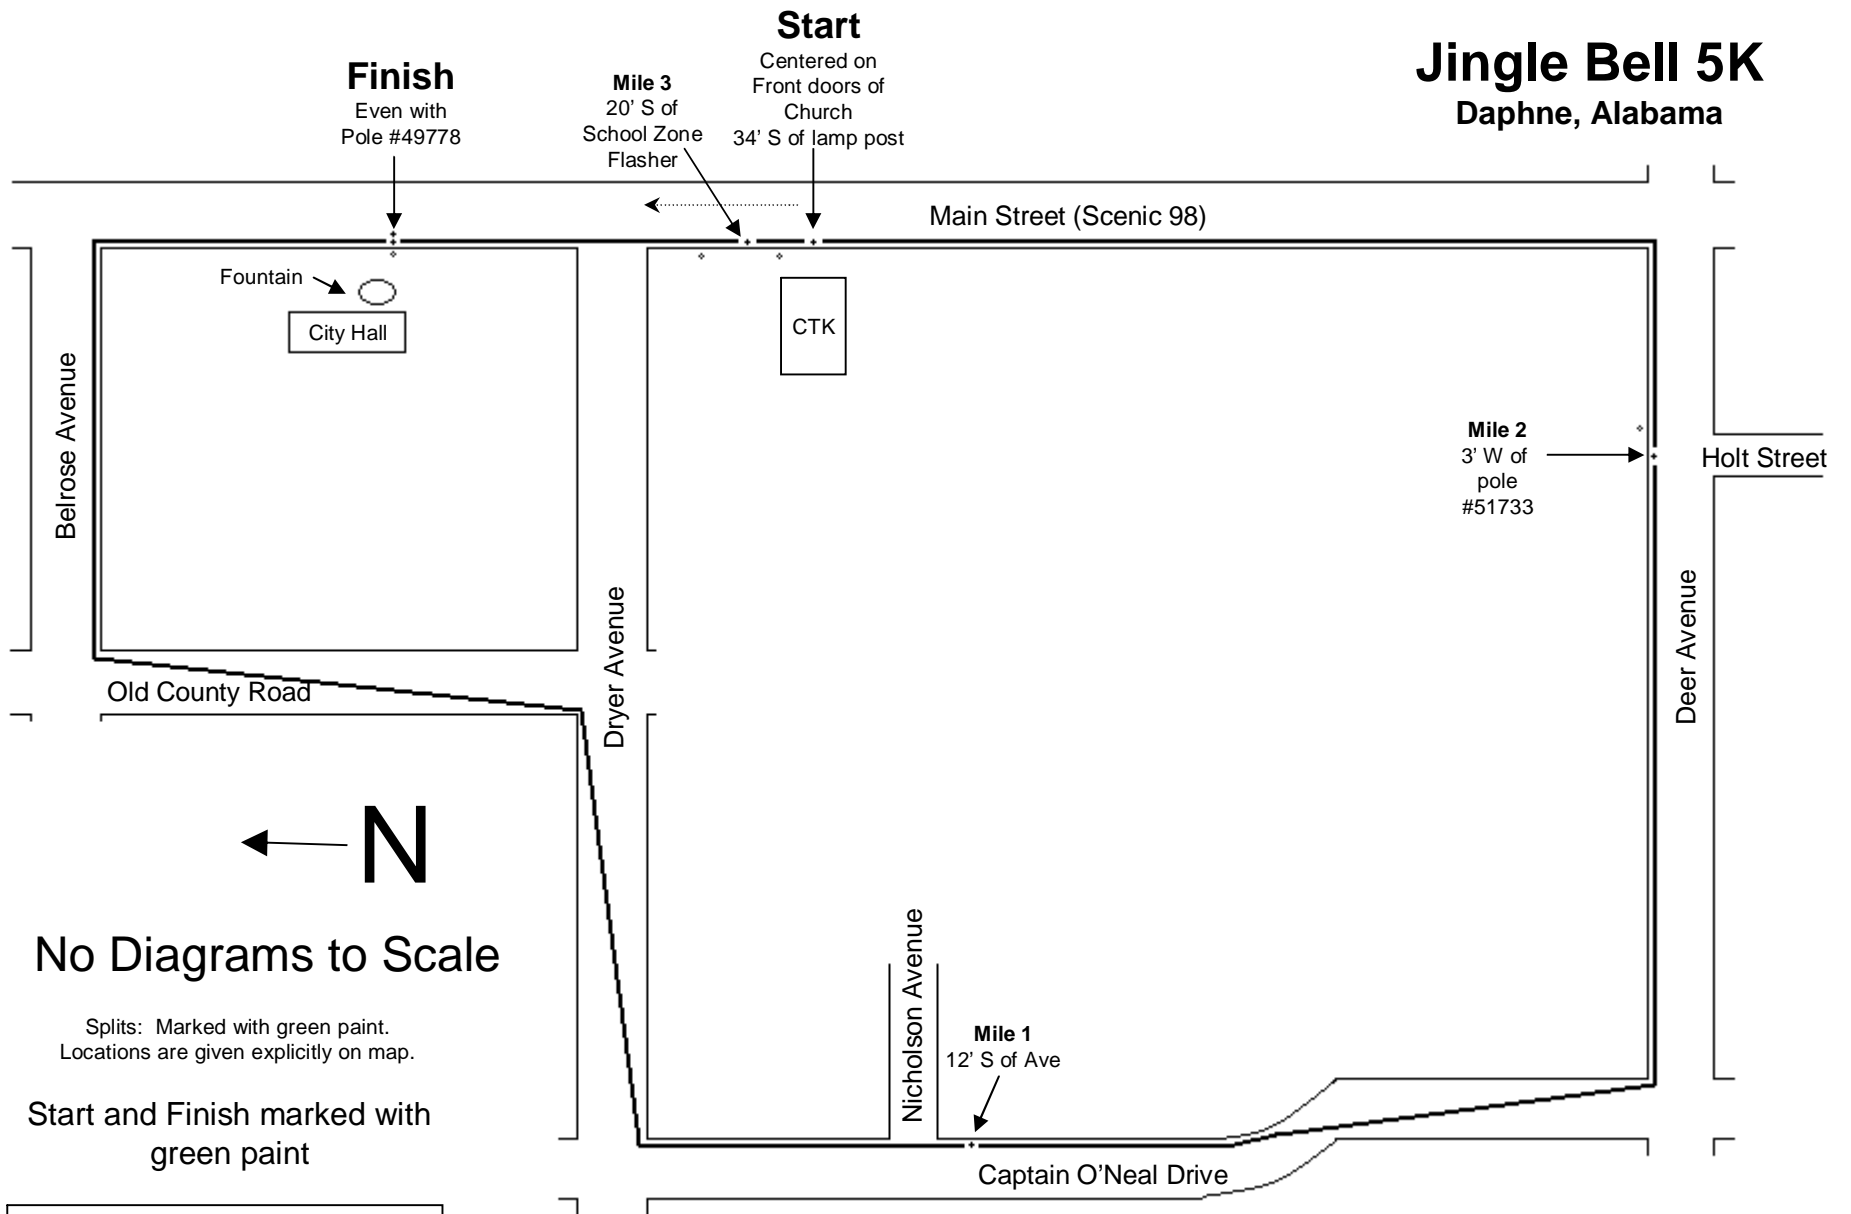

Jingle Bell 5K

Daphne, Alabama

No Diagrams to Scale

Splits: Marked with green paint.
Locations are given explicitly on map.

Start and Finish marked with green paint

Measured by Jon Bowie (Daphne, AL 251-209-0887)
jnbowie@gmail.com
17 October 2010
Calibrated on AL08007JD
Race contact: Arthritis Foundation 251-639-9722